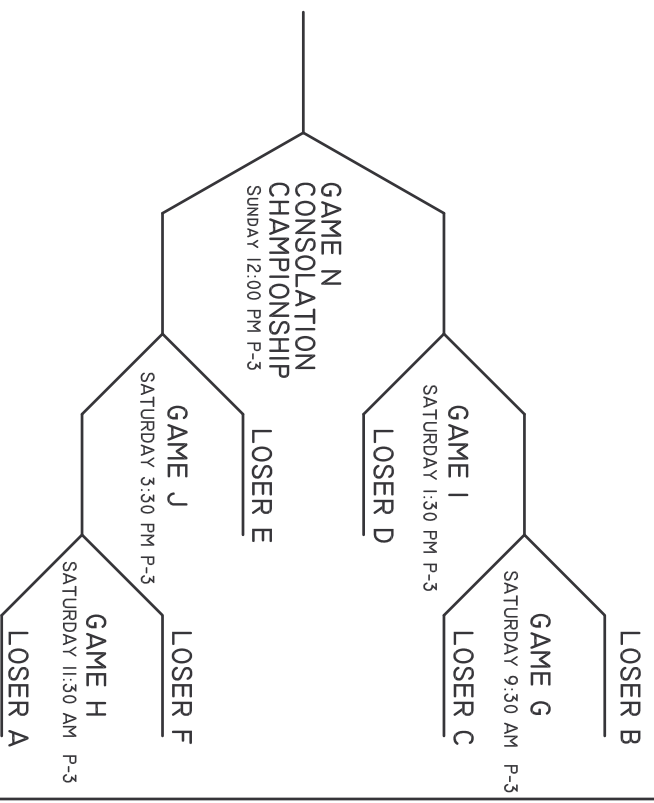

2006 LITTLE LEAGUE BRACKET

JULY 6TH, 7TH, 8TH, 9TH

NOTE: HIGHEST RANKED TEAM IS RESPONSIBLE FOR PROVIDING SCOREKEEPER

NOTE: HOME TEAM WILL BE DETERMINED BY A FLIP OF THE COIN

NOTE: HIGHEST RANKED TEAM IS RESPONSIBLE FOR PROVIDING SCOREKEEPER

NOTE: HOME TEAM WILL BE DETERMINED BY A FLIP OF THE COIN