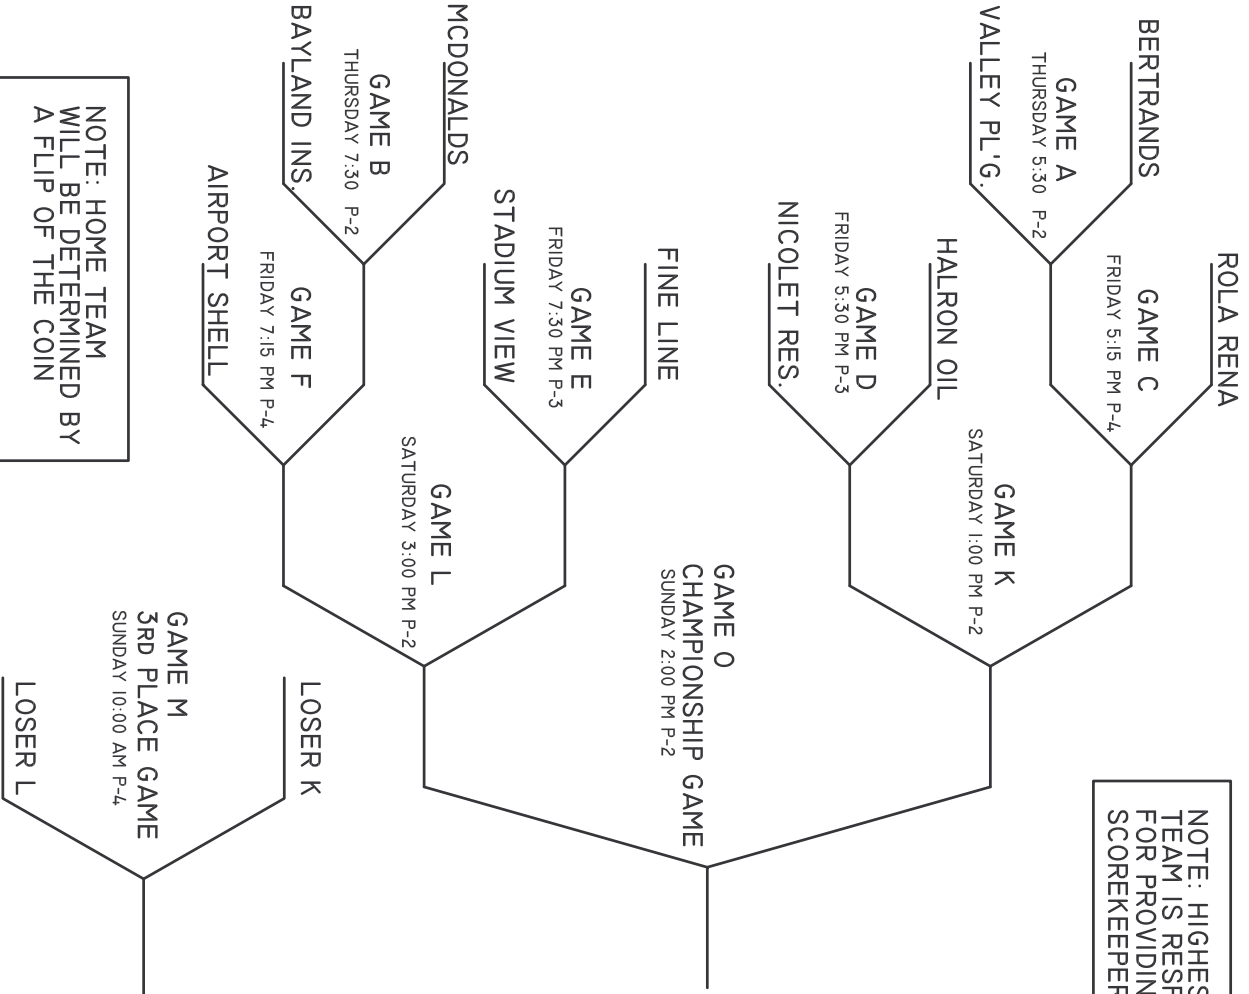

2006 LITTLE LEAGUE BRACKET

JULY 6TH, 7TH, 8TH, 9TH

NOTE: HIGHEST RANKED TEAM IS RESPONSIBLE FOR PROVIDING SCOREKEEPER

NOTE: HOME TEAM WILL BE DETERMINED BY A FLIP OF THE COIN

NOTE: HIGHEST RANKED TEAM IS RESPONSIBLE FOR PROVIDING SCOREKEEPER

NOTE: HOME TEAM WILL BE DETERMINED BY A FLIP OF THE COIN